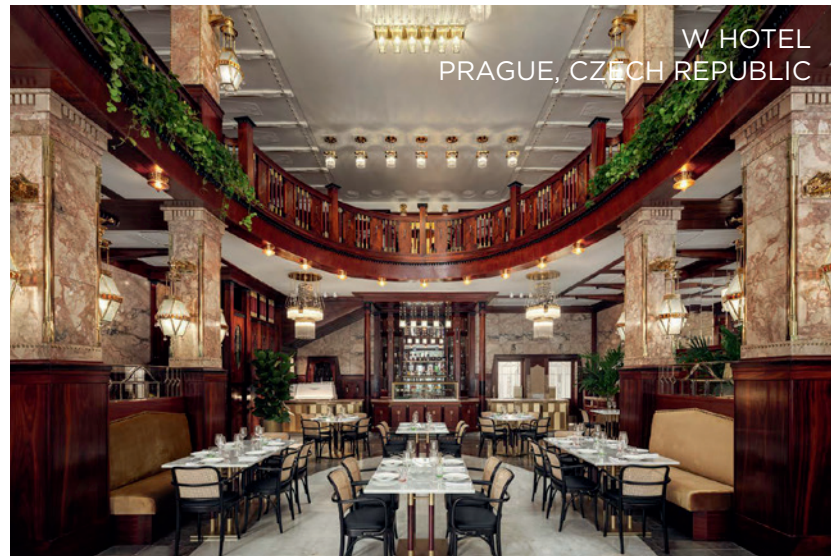

PALAC DUNAJ
PRAGUE, CZECH REPUBLIC

W HOTEL
PRAGUE, CZECH REPUBLIC

ISOLA, PANKRAC OFFICE BUILDING
PRAGUE, CZECH REPUBLIC

SUCCESSFUL AND SUSTAINABLE RETROFIT PROJECTS THROUGHOUT THE CEE REGION

www.chapmantaylor.com